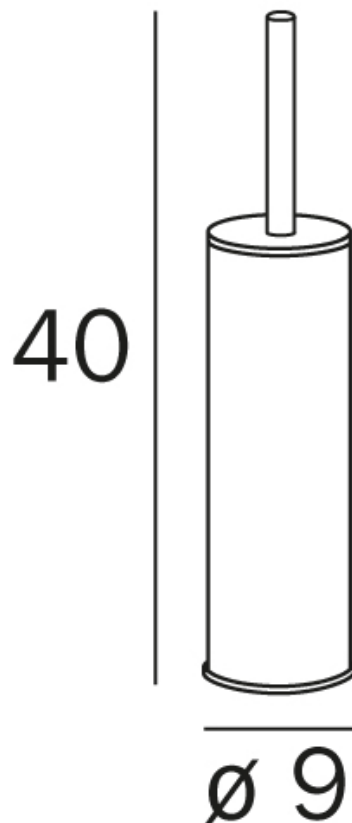

HOTELLERIE MAI LOVE TOILET BRUSH HOLDER

Chrome - AV014B CR

White - AV014 A WZ

Matte Black - AV014B NE

Brushed Nickel - AV014B AC

- Features:
- Floor or wall mounting
 - Spare toilet brush head
 - Removable cannister for easy cleaning
 - Antibacterial treatment of polypropylene parts
 - Self centering brush handle

Notes:

Chrome and Matt Black holders come with dark gray internal cannister and brush.
White holder comes with white internal cannister and brush.

Proudly imported and distributed by
Gro Agencies Pty Ltd
Unit 2 / 37 Howe St, Osborne Park, WA, 6017
P 08 9446 3288 E info@groagencies.com.au W www.groagencies.com.au